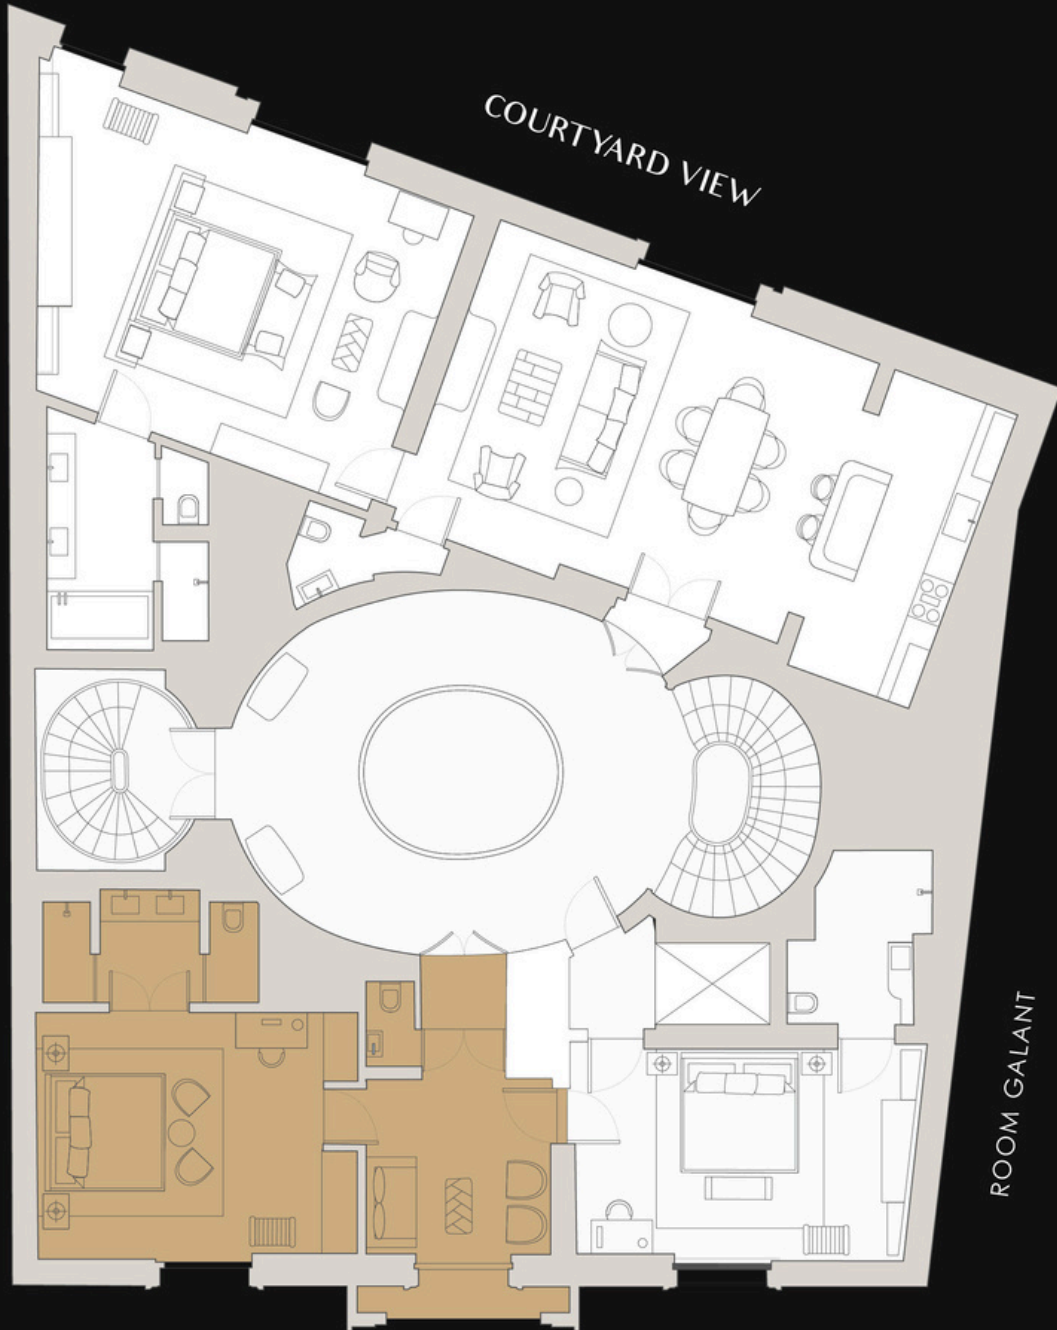

MAISON VILLEROY
PARIS

YOUR STYLISH HAVEN
Premier Suite *Thimonnier*

To travel to Paris is to travel in style, and Premier Suite Thimonnier reflects this fashion aura like no others.

Incredibly stylish, the 50 sqm suite features expansive ceiling heights on the piano nobile offering a sense of a house in the city. Not to mention the private balcony overlooking rue Jean Goujon.

All the ingredients are reunited for your stay to be the trendiest ever.

Suite Thimonnier can be connected to Chambre Galant to create an exceptional two-bedroom suite of 80 sqm.

Thimonnier

Premier Suite

FIRST FLOOR

APPARTMENT VILLEROY

COURTYARD VIEW

ROOM GALANT

RUE JEAN GOUJON

Room name	Floor	Room Size (sq.m.)	Room Size (sq.ft.)	Connecting to
Premier Room Louis	Upper Ground Floor	31	330	/
Signature Suite Villeroy	1	115	1,240	/
Premier Suite Thimonnier	1	50	540	Premier Room Galant
Premier Room Galant	1	30	320	Premier Suite Thimonnier
Grand Premier Suite Lescot	2	58	630	Grand Premier Suite Antoine
Grand Premier Suite Antoine	2	58	540	Grand Premier Suite Lescot
Premier Suite Bontemps	2	50	320	Premier Room Ernest
Premier Room Ernest	2	30	630	Premier Suite Bontemps
Signature Suite Emprée	3	110	1,190	/
Premier Suite Céleste	3	48	520	/
Premier Room Ardor	3	28	300	/